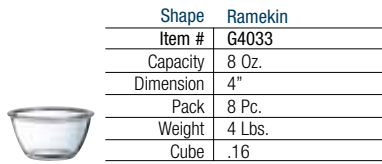

COOK & SERVE

FULLY TEMPERED

The Cook & Serve collection takes a traditional home style presentation to the trendiest restaurants – marrying home cooked comforts and gourmet delicacies. Made from our proprietary grade of borosilicate glass, Cook & Serve is stronger, smoother and safer than any other type of glass cookware on the market.