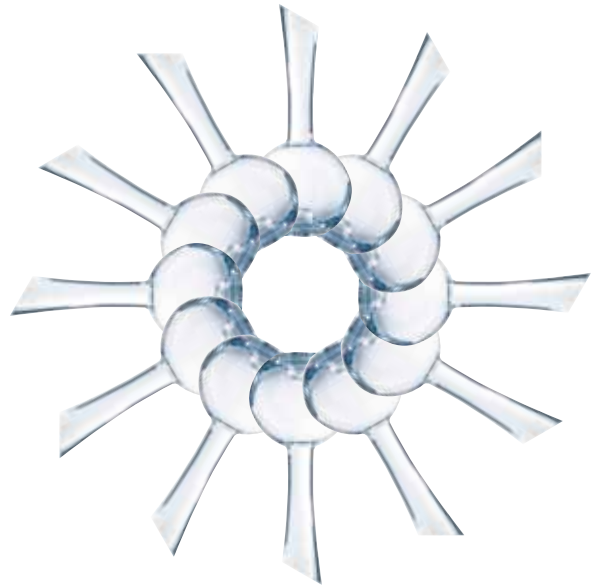

“Spherique is the perfect choice for controlling wine pours in our trattoria.”