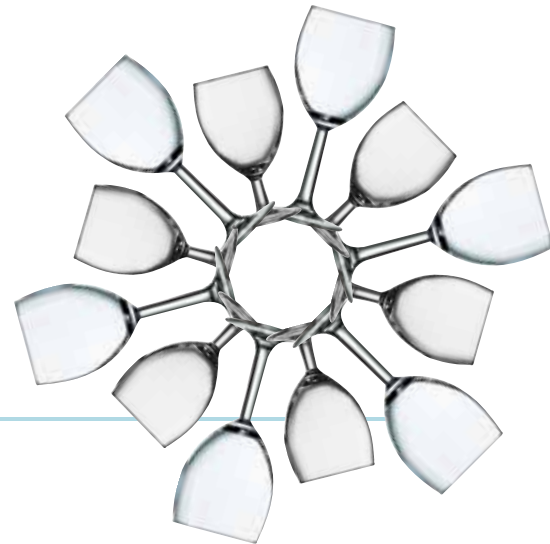

*Artic tumblers can be found on page 113

BALLON / SUPER STEM

Shape	Ballon Goblet
Item #	07395
Capacity	11 1/2 Oz.
Height / Top	H:5 3/4" T:2 7/8"
Base / Max	B:2 3/4" M:3 1/4"
Pack	3 Dz.
Weight	17 Lbs.
Cube	1.68

Shape	Super Savoie
Item #	06942
Capacity	12 Oz.
Height / Top	H:7 1/8" T:3"
Base / Max	B:3 1/16" M:3 5/16"
Pack	2 Dz.
Weight	13 Lbs.
Cube	1.37