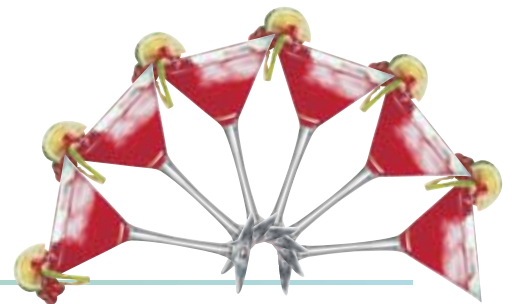

Shape	Grand Cuvee
Item #	71081
Capacity	13 Oz.
Height / Top	H:8 1/8" T:2 3/4"
Base / Max	B:3" M:3 5/16"
Pack	2 Dz.
Weight	14 Lbs.
Cube	1.64
Brand	Arcoroc

Shape	Outdoor Perfect
Item #	E6128
Capacity	14 3/4 Oz.
Height / Top	H:9 1/8"
Base / Max	M:2 7/8"
Pack	3 Dz.
Weight	17 Lbs.
Cube	2.31
Brand	Arcoroc

Shape	Hawaii Hurricane
Item #	E0530
Capacity	14 3/4 Oz.
Height / Top	H:8 5/8" T:3 3/16"
Base / Max	B:3" M:3 1/4"
Pack	2 Dz.
Weight	21 Lbs.
Cube	1.74
Brand	Arcoroc

Shape	Hurricane
Item #	C2172
Capacity	15 Oz.
Height / Top	H:8 1/4" T:3 1/8"
Base / Max	B:3"
Pack	2 Dz.
Weight	17 Lbs.
Cube	1.42
Brand	Elemental

FOOTED COCKTAIL

Shape	Footed Hi-Ball
Item #	377584
Capacity	8 Oz.
Height / Top	H:5 1/2" T:3"
Base / Max	B:2 3/4"
Pack	3 Dz.
Weight	21 Lbs.
Cube	1.06
Brand	Elemental

Shape	Footed Hi-Ball
Item #	593761
Capacity	10 Oz.
Height / Top	H:6 1/4" T:3"
Base / Max	B:2 3/4"
Pack	3 Dz.
Weight	24 Lbs.
Cube	1.32
Brand	Elemental

Shape	Footed Hi-Ball
Item #	71092
Capacity	8 Oz.
Height / Top	H:5 1/4" T:2 3/4"
Base / Max	B:2 5/8" M:2 3/4"
Pack	3 Dz.
Weight	18 Lbs.
Cube	1.20
Brand	Arcoroc

COCKTAIL

Shape	Bistro Martini
Item #	152656
Capacity	6 1/2 Oz.
Height / Top	H:4 1/4"
Base / Max	B:2 1/2"
Pack	1 Dz.
Weight	5 Lbs.
Cube	.74
Brand	Elemental

Shape	Kyoto
Item #	E9326
Capacity	5 Oz.
Height / Top	H:3" T:3 5/8"
Base / Max	B:2 3/4" M:3 5/8"
Pack	16 Pc.
Weight	5.6 Lbs.
Cube	.56
Brand	Arcoroc