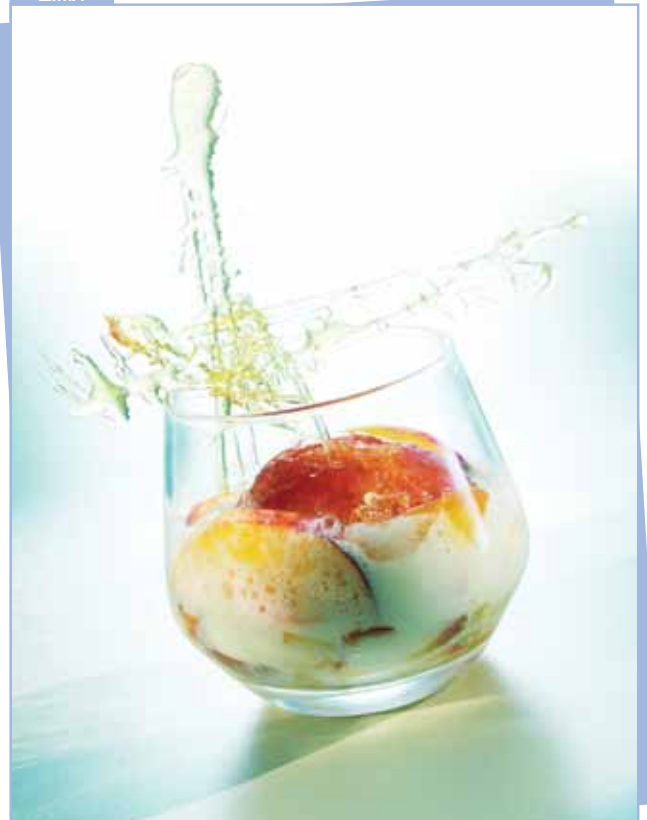

SOLUTIONS FOR ANY OCCASION

In the dining room or at the serving station, mix and match to your heart's content the many shapes, colors, sizes, textures and qualities that make Cardinal's Portfolio of professional tabletop collections both versatile and uniquely suited for today's dining options.

Today's choices allow us to combine qualities that are important and unique to the foodservice and hospitality industry. The Cardinal Portfolio provides comprehensive solutions to your needs and your desires – from elegant AND strong to unique AND practical. We have a tabletop solution designed just for your needs.

The Cardinal Portfolio of dinnerware lines come in a variety of shapes, sizes and strengths from fully vitrified bodies and extra hard glazes to our own patented process of Extra Strong Porcelain® and Maxima® bodies. Our ceramic dinnerware stands up to the service required in fast-paced foodservice environments. Our fully tempered Opal® and Fully Tempered glass dinnerware bring value to the table with strength that is proven to be 3 times stronger than any ceramic body. Our latest material innovation in Zenix® brings unmatched scratch resistance, durability and beauty to the vigors of professional foodservice dinnerware.

Our Glassware lines are innovative, impressive and built to last in today's demanding foodservice environments. The collections range from annealed, rim tempered and Fully Tempered glass to Kwarx® material, each providing extra value to your establishment by reducing replacement costs.

Flatware is skillfully crafted into contemporary and classic designs using 18/10 stainless steel in a variety of gauges to meet your durability and practicality needs.