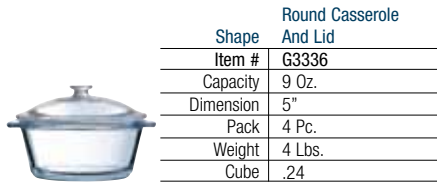

COOK & SERVE

FULLY TEMPERED

The Cook & Serve collection takes a traditional home style presentation to the trendiest restaurants – marrying home cooked comforts and gourmet delicacies. Made from our proprietary grade of borosilicate glass, Cook & Serve is stronger, smoother and safer than any other type of glass cookware on the market.