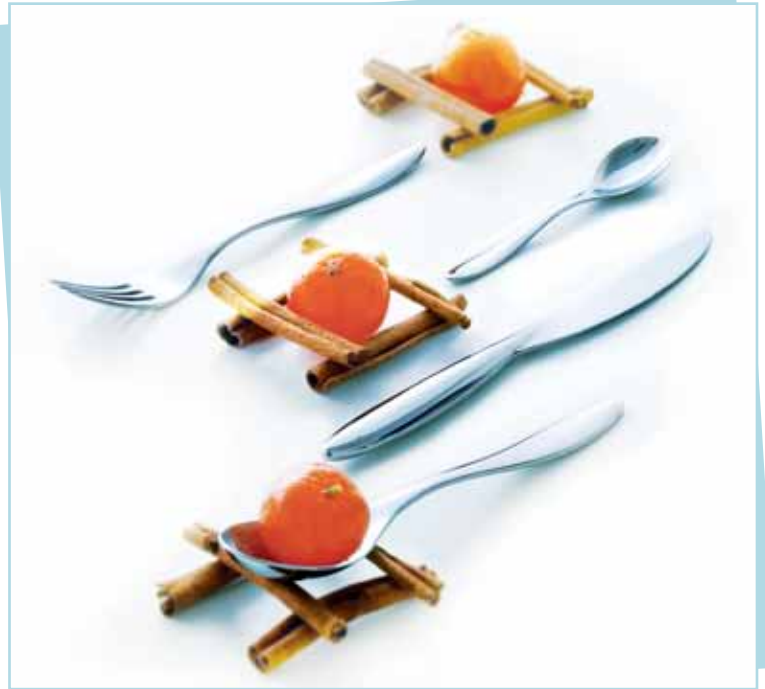

Shape	Dinner Fork
Item #	T3801
Dimension	8 1/4"
Pack	1 Dz.
Weight	1.52 Lbs.

Shape	US Salad Fork
Item #	T3829
Dimension	7"
Pack	1 Dz.
Weight	1.40 Lbs.

Shape	Dinner Knife (SH)
Item #	T3804
Dimension	9 3/8"
Pack	1 Dz.
Weight	3.23 Lbs.

Shape	Dessert Spoon
Item #	T3806
Dimension	7 1/4"
Pack	1 Dz.
Weight	1.17 Lbs.

Shape	US Teaspoon
Item #	T3828
Dimension	6"
Pack	1 Dz.
Weight	.75 Lbs.

Nuovo has a graceful, contemporary design with a perfect balance of beauty and strength. Made of the finest grade 18/10 stainless steel for superior durability and shine. Comes with a 10-year guarantee.