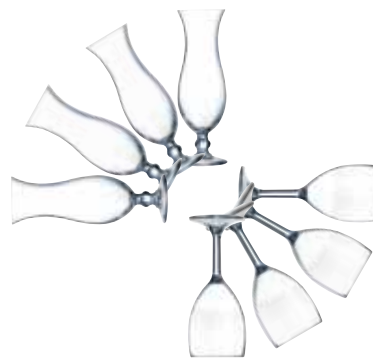

Shape	Hurricane
Item #	E6128
Capacity	14 3/4 Oz.
Height / Top	H: 9 1/8"
Base / Max	M: 2 7/8"
Pack	3 Dz.
Weight	17 Lbs.
Cube	2.31

Shape	Cocktail
Item #	E6132
Capacity	10 Oz.
Height / Top	H: 7 3/8"
Base / Max	M: 4 5/8"
Pack	2 Dz.
Weight	9 Lbs.
Cube	2.5

Shape	Margarita
Item #	E6127
Capacity	12 Oz.
Height / Top	H: 6 7/8"
Base / Max	M: 4 3/4"
Pack	2 Dz.
Weight	10 Lbs.
Cube	2.8

Shape	Pilsner
Item #	E6141
Capacity	23 Oz.
Height / Top	H: 10"
Base / Max	M: 3 1/8"
Pack	3 Dz.
Weight	28 Lbs.
Cube	4.31

Shape	Mug
Item #	E6140
Capacity	21 3/4 Oz.
Height / Top	H: 5 5/8"
Base / Max	M: 4 3/4"
Pack	3 Dz.
Weight	17 Lbs.
Cube	2.33

Shape	Flute
Item #	E6125
Capacity	5 Oz.
Height / Top	H: 8 1/2"
Base / Max	M: 2 1/4"
Pack	3 Dz.
Weight	11 Lbs.
Cube	1.86

Shape	Wine
Item #	E6141
Capacity	10 Oz.
Height / Top	H: 7 3/8"
Base / Max	M: 3"
Pack	3 Dz.
Weight	13 Lbs.
Cube	2.14

Shape	Shot Glass
Item #	E6133
Capacity	2 1/2 Oz.
Height / Top	H: 3 5/8"
Base / Max	M: 2"
Pack	3 Dz.
Weight	8 Lbs.
Cube	.57

Shape	Rocks
Item #	E6134
Capacity	10 Oz.
Height / Top	H: 4 1/2"
Base / Max	M: 3 1/4"
Pack	3 Dz.
Weight	13 Lbs.
Cube	2.10

Shape	DOF
Item #	E6137
Capacity	14 3/4 Oz.
Height / Top	H: 4 1/2"
Base / Max	M: 3 3/4"
Pack	3 Dz.
Weight	9 Lbs.
Cube	1.91

Shape	Cooler
Item #	E6139
Capacity	19 3/4 Oz.
Height / Top	H: 6 3/8"
Base / Max	M: 3 3/4"
Pack	3 Dz.
Weight	12 Lbs.
Cube	2.53

Shape	Hi Ball	Hi Ball
Item #	E6136	E6138
Capacity	12 3/4 Oz.	16 Oz.
Height / Top	H: 6 1/4"	H: 6 7/8"
Base / Max	M: 3"	M: 3 1/8"
Pack	3 Dz.	3 Dz.
Weight	13 Lbs.	12 Lbs.
Cube	1.75	2.11

The Outdoor Perfect collection from Arcoroc is specially created for spa and patio dining, poolside service, and rooftop venues. The 14-piece complete collection includes beverage and wine service, hurricanes, pitchers and pilsners. Outdoor Perfect offers a serving solution for every beverage need. BPA-free.