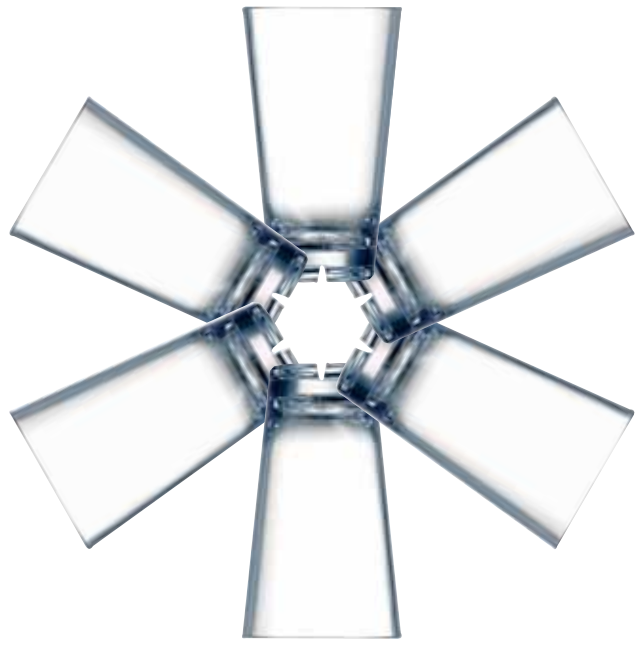

Visit our YouTube channel at
www.youtube.com/cardinalfoodservice