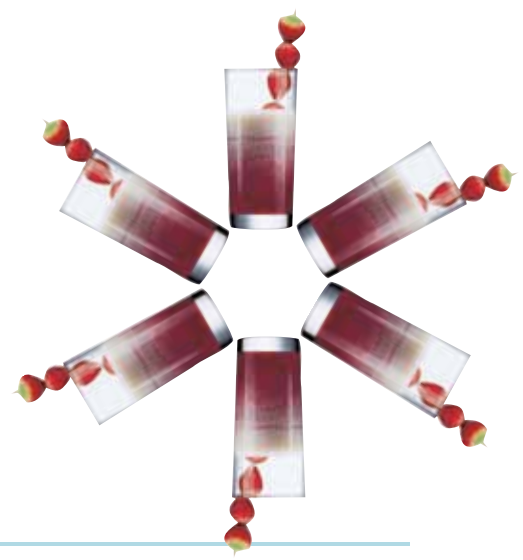

TUMBLERS

ARISTOCRAT

Shape	Beverage	Cooler
	Item # 53205	53214
Capacity	13 Oz.	16 Oz.
Height / Top	H:5 1/2" T:2 7/8"	H:6 1/4" T:2 7/8"
Base / Max	B:2 1/2" M:2 7/8"	B:2 1/2" M:2 7/8"
Pack	3 Dz.	3 Dz.
Weight	23 Lbs.	29 Lbs.
Cube	1.30	1.40

Shape	Old Fashioned
	Item # 53224
Capacity	11 Oz.
Height / Top	H:3 1/2" T:3 3/16"
Base / Max	B:3" M:3 3/16"
Pack	3 Dz.
Weight	27 Lbs.
Cube	1.09

Shape	Double Old Fashioned
	Item # 53232
Capacity	14 Oz.
Height / Top	H:4 1/8" T:3 3/8"
Base / Max	B:3 1/8" M:3 3/8"
Pack	3 Dz.
Weight	28 Lbs.
Cube	1.15