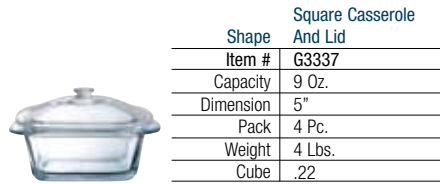

COOK & SERVE

FULLY TEMPERED

The Cook & Serve collection takes a traditional home style presentation to the trendiest restaurants – marrying home cooked comforts and gourmet delicacies. Made from our proprietary grade of borosilicate glass, Cook & Serve is stronger, smoother and safer than any other type of glass cookware on the market.