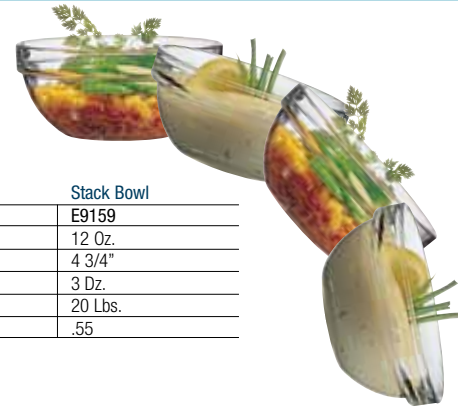

Shape	Glass Dessert Plate
Item #	62899
Capacity	
Dimension	7 1/2"
Pack	6 Pc.
Weight	16 Lbs.
Cube	.29

STACK BOWLS

Shape	Stack Bowl	Stack Bowl	Stack Bowl	Stack Bowl	Stack Bowl
Item #	E9155	E9156	E9157	E9158	E9159
Capacity	1 1/4 Oz.	2 3/4 Oz.	5 Oz.	7 1/2 Oz.	12 Oz.
Dimension	2 1/3"	3"	3 1/2"	4 1/8"	4 3/4"
Pack	3 Dz.	3 Dz.	3 Dz.	3 Dz.	3 Dz.
Weight	4 Lbs.	7 Lbs.	9 Lbs.	13 Lbs.	20 Lbs.
Cube	.09	.17	.27	.46	.55