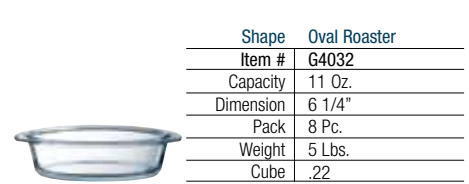

COOK & SERVE

FULLY TEMPERED

The Cook & Serve collection takes a traditional home style presentation to the trendiest restaurants – marrying home cooked comforts and gourmet delicacies. Made from our proprietary grade of borosilicate glass, Cook & Serve is stronger, smoother and safer than any other type of glass cookware on the market.