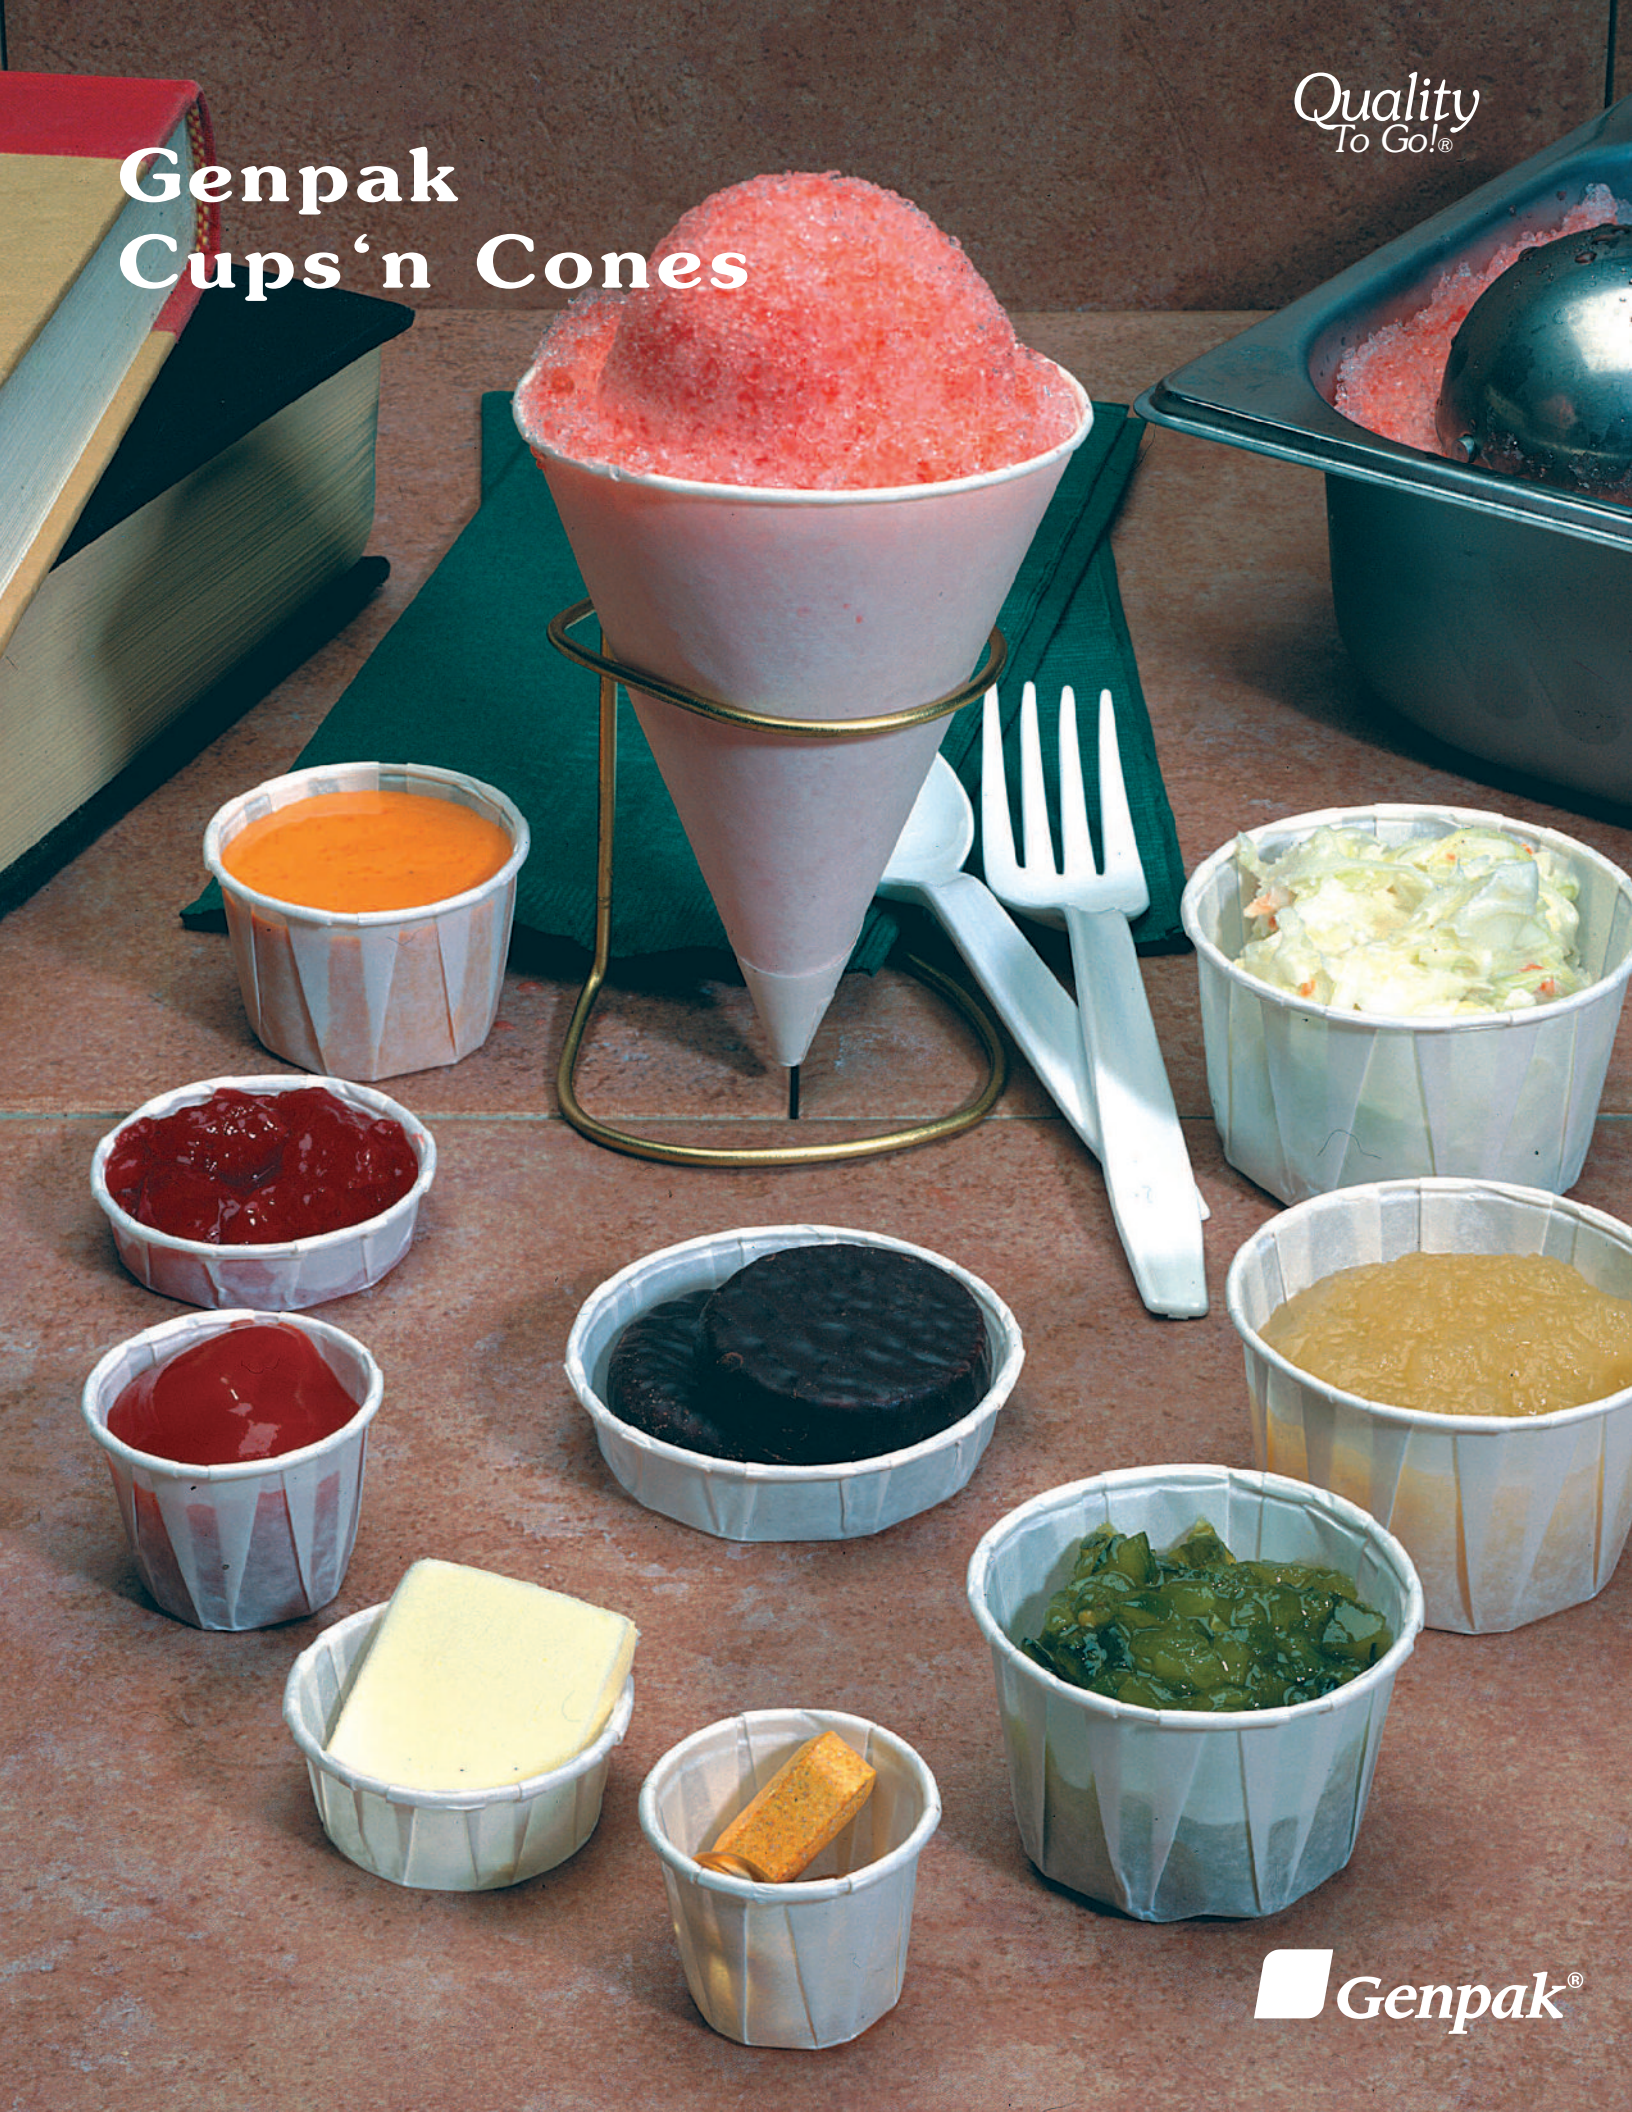

Quality
To Go!®

Genpak Cups 'n Cones

 Genpak®

The Cups 'n Cones Lineup

Tightly rolled edges to increase cup rigidity • Convex base keeps portion cups in upright position
 Box pleates provide an attractive presentation • Caddy packs available for selected cone cups
 Retail packs available for more popular sized portion cups

Pleated Water Cups

Stock Number	Description Top Diameter x Height x Bottom Diameter	Units Per Case	Lbs. Per Case	Cube Per Case
W300F 	3.0 oz. Cup 2¼" x 2½" x 1½" Fits Dispenser ADJ10	2500	15.2	1.4
W450F 	3.5 oz. Cup 2⅝" x 2¼" x 1½" Fits Dispenser ADJ10	2500	16.3	1.4
W400F 	4.0 oz. Cup 2½" x 2½" x 1½" Fits Dispenser ADJ10	2500	18.8	1.4
W500F 	5.0 oz. Cup 2⅝" x 2⅞" x 1¾" Fits Dispenser ADJ10	2500	21.3	1.8

Pleated Portion Cups

Stock Number	Description Top Diameter x Height x Bottom Diameter	Units Per Case	Lbs. Per Case	Cube Per Case
F050 	.5 oz. Cup 1¼" x 1" x ⅞"	5000	9.5	.8
80590*				
F050S 	.5 oz. Cup 1⅝" x ⅝" x 1¼"	5000	9.5	.8
F075 	.75 oz. Cup 1½" x 1⅛" x 1"	5000	9.5	.9
80591*				
F075S 	.75 oz. Cup 1¼" x ⅜" x 1⅝"	5000	9.5	.9
F100 	1.0 oz. Cup 1⅝" x 1" x 1¼"	5000	11.0	1.1
80592*				
F100S 	1.0 oz. Cup 2¼" x ½" x 2"	5000	11.0	1.6
F125 	1.25 oz. Cup 1⅞" x 1⅛" x 1⅜"	5000	14.0	1.4
80593*				
F200 	2.0 oz. Cup 2" x 1⅜" x 1½"	5000	17.0	1.7
80594*				
F250 	2.5 oz. Cup 2¼" x 1⅜" x 1¾"	5000	20.0	2.0
F325 	3.25 oz. Cup 2½" x 1½" x 2"	5000	21.5	2.5
80595*				
F400 	4.0 oz. Cup 2¾" x 1½" x 2⅛"	5000	25.5	2.8
F550 	5.5 oz. Cup 3⅛" x 1¾" x 2⅜"	5000	31.0	3.9