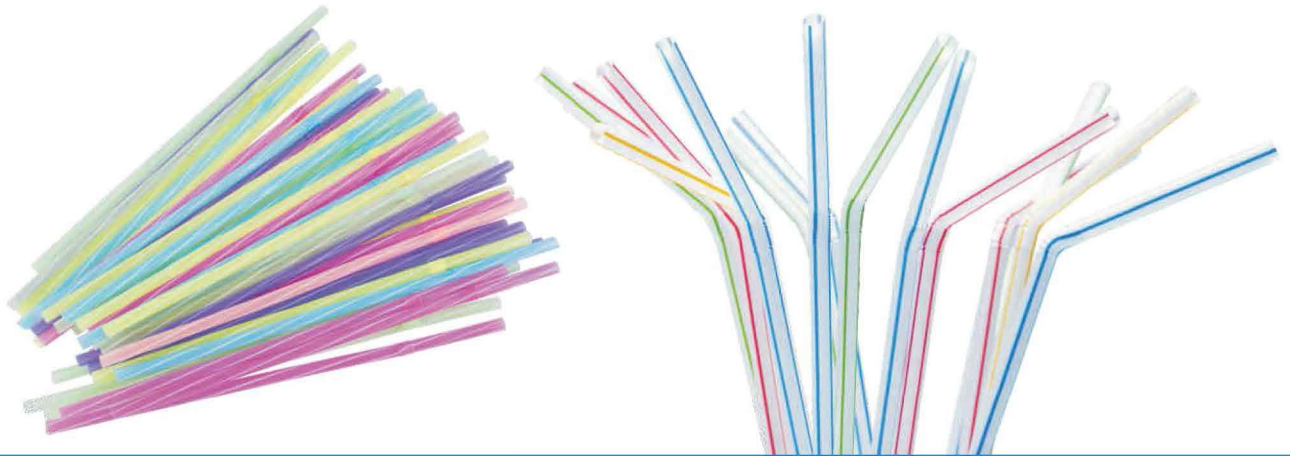

# PAPER STRAW

---

Ozland paper straight straw  
and paper stick  
are all food grade  
and bigradable no foil no wax

The paper stick diameter is  
from 3.0mm to 5.9mm

paper straw diameter is  
from 5mm to 12mm

## Spoon Straw

∅ 6\*200mm  
☞ 5000PCS

Type: solid color  
fluorescence color  
with lines

Sharp cut Straw

Spoon shape Straw  
with lines

Solid color  
spoon shape Straw

# Flexible Straw

φ 5\*240mm  
☞ 5000PCS

φ 6\*240mm  
☞ 5000PCS

Type: solid color / fluorescence color / with lines