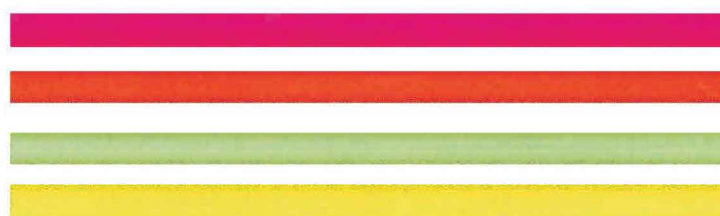

# Straight Straw

φ 5\*200mm  
☞ 5000PCS

φ 6\*200mm  
☞ 5000PCS

φ 8\*200mm  
☞ 2500PCS

φ 10\*200mm  
☞ 2500PCS

φ 12\*200mm  
☞ 2500PCS

Type: solid color / fluorescence color / with lines

Straight drinking straw with lines

Solid color straight drinking straw